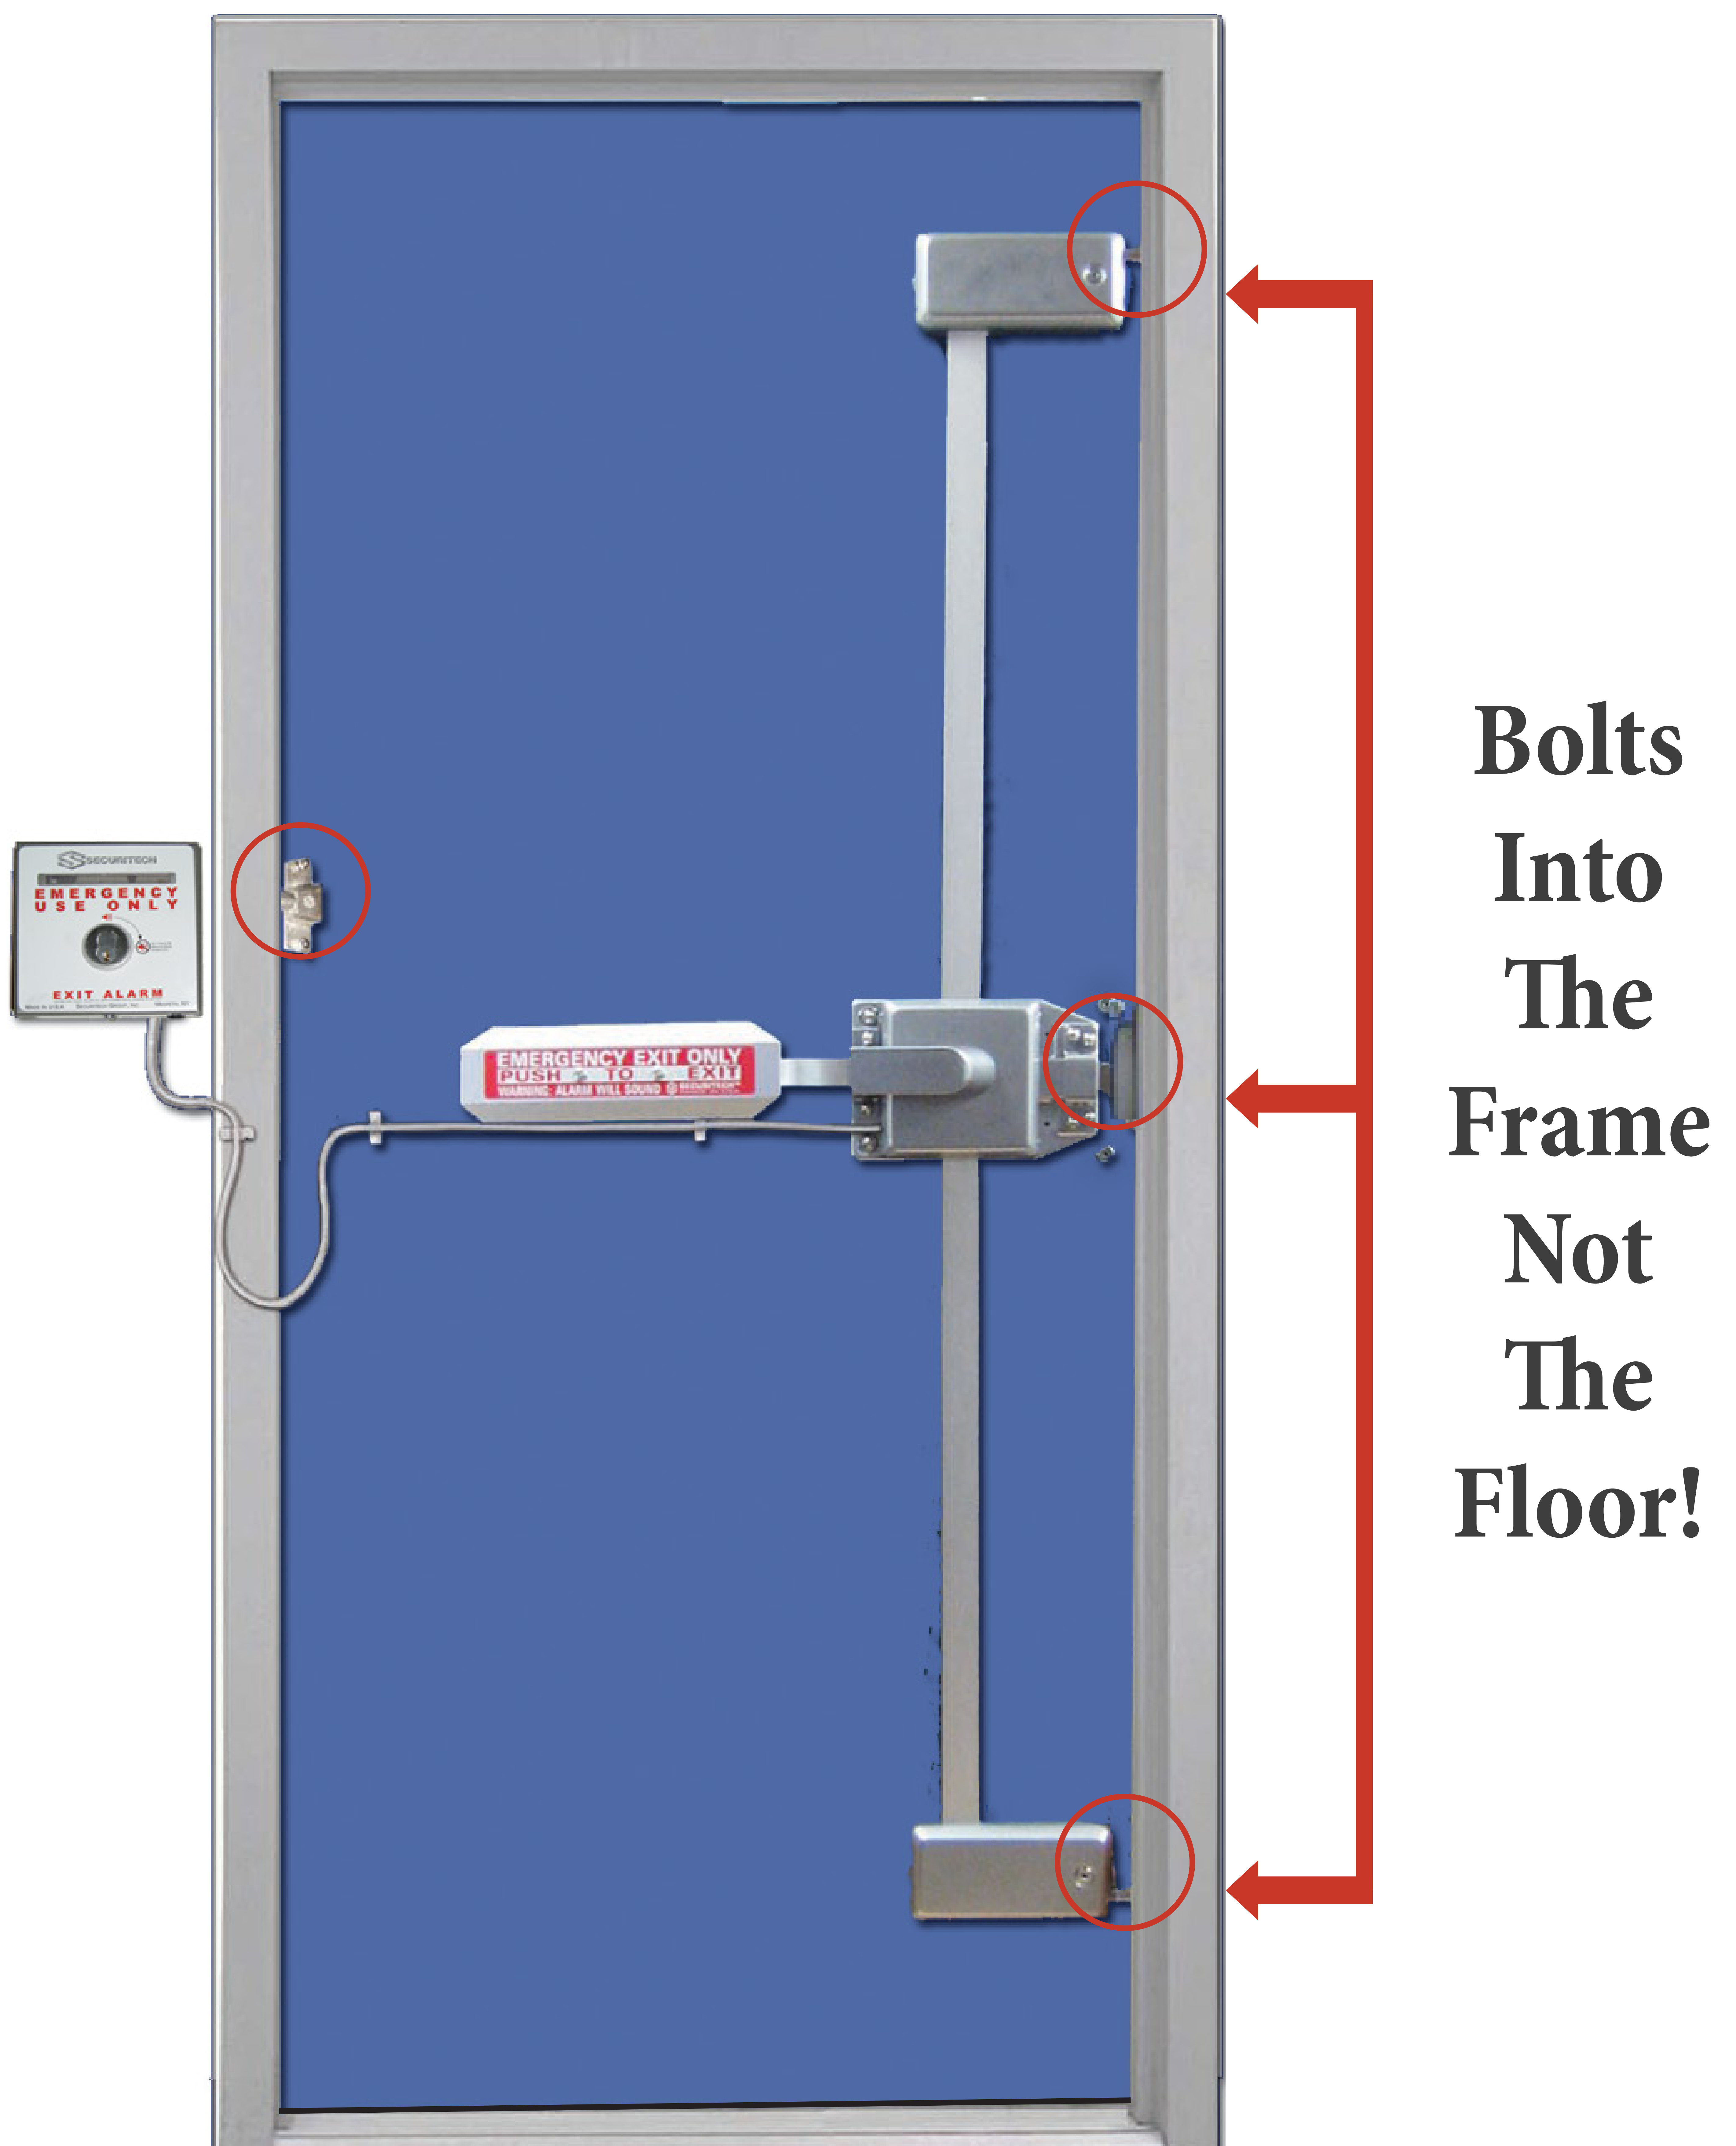

Trident™

MULTI-POINT EXIT LOCK

SIMPLY THE BEST!

Bolts Project Into Frame • Forced Entry Protection
Fire Rated Models • Miami-Dade NOA Rated
Customizable • **Self-Locking** • Code Compliant
Four Locking Points • Nationwide Retailer Use
Easy Installation • **Wall Mounted Alarm Options**