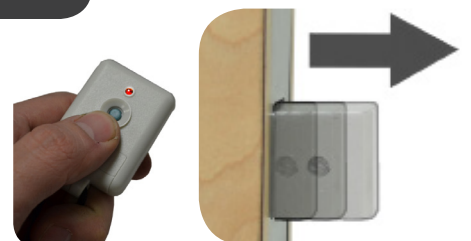

CLASSROOM INTRUDER PROTECTION

The First Classroom Intruder Lock To Give
Students The Security & Protection Of
Instant Deadbolt Locking

QID!

Quick Intruder Deadbolt

Mortise Model

The QID intruder lock is designed to provide maximum deadbolt protection when an intruder is identified within the school. We deadbolt our homes against forced entry; Why wouldn't we deadbolt our children's classrooms to better withstand an attack?

Single Motion Retracts Deadbolt & Allows Exiting

Cylindrical Lockset Model

Inside

Outside

Superior Intruder Protection

Full Inch Stainless Steel Deadbolt & Latch

Keyless Instant Lockdown

No Scrambling To Find Key, Simply Press Button

Visual Indicator

Notifies Door Is Deadbolted & Outside Lever Is Locked

Never Locked Inside Classroom

Single Motion Retracts Deadbolt & Allows Exiting

Electrified Mortise Option Available

One simple push of the teacher's pendant or with the button below the lever assures the teacher that their door is properly secured.

Instant Locking!

*Keeping the focus on the students,
not on locking the door.*

QID! Quick Intruder Deadbolt
Classroom Lock

“One simple push of a button
and the door is deadbolted...”

“Nothing secures a classroom
as fast as the QID Series...”